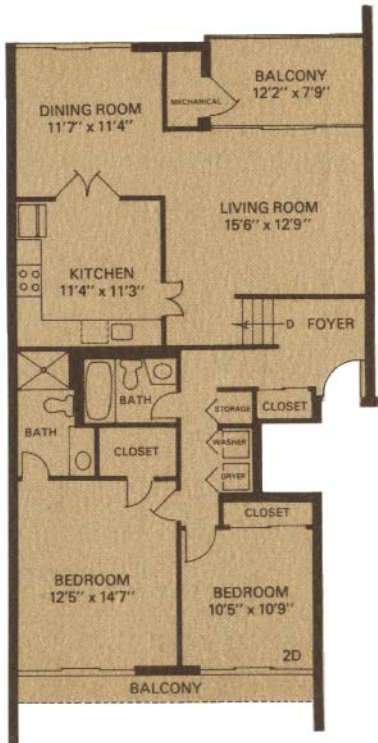

BEDROOM  
16'0" x 11'7"

CLOSET

BATH

CLOSET

BATH

BEDROOM  
16'0" x 10'7"

CLOSET

MECHANICAL

CLOSET

STORAGE

PATIO  
8'0" x 15'5"

LIVING ROOM  
11'2" x 16'4"

DINING ROOM  
12'3" x 13'2"

DRYER WASHER

KITCHEN  
17'3" x 9'0"

FOYER

CLOSET

PATIO  
8'11" x 5'0"  
2A

TERRACE  
12'2" x 6'0"

MICROWAVE

DINING ROOM  
11'7" x 11'4"

LIVING ROOM  
15'6" x 18'10"

KITCHEN  
11'4" x 11'3"

FOYER

DINING ROOM  
11'7" x 11'4"

MECHANICAL

KITCHEN  
11'4" x 11'3"

LIVING ROOM  
15'6" x 18'10"

FOYER

BATH

BATH

CLOSET