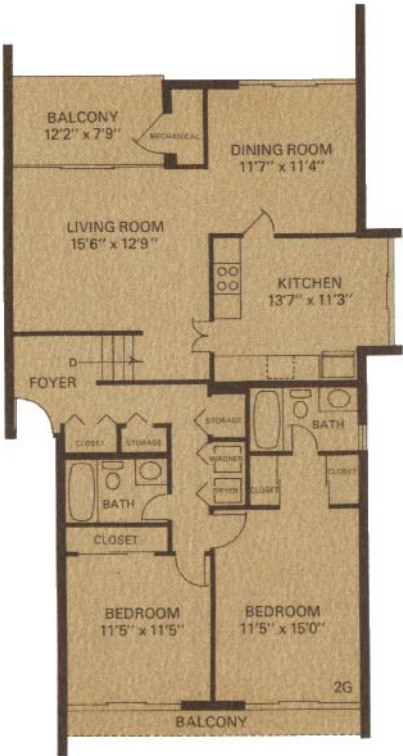

BEDROOM  
16'0" x 11'7"

CLOSET

BATH

CLOSET

BATH

BEDROOM  
16'0" x 10'7"

CLOSET

MECHANICAL

DINING ROOM  
11'7" x 11'4"

MECHANICAL

KITCHEN  
11'4" x 11'3"

LIVING ROOM  
15'6" x 18'10"

FOYER

BATH

BATH

CLOSET

STORAGE

CLOSET

WASHER

DRYER

CLOSET

BEDROOM  
12'5" x 14'7"

BEDROOM  
10'5" x 10'9"

2F

TERRACE  
12'2" x 6'0"

MECHANICAL

DINING ROOM  
11'7" x 11'4"

LIVING ROOM  
15'6" x 18'10"

KITCHEN  
13'7" x 11'3"

FOYER

D

UP