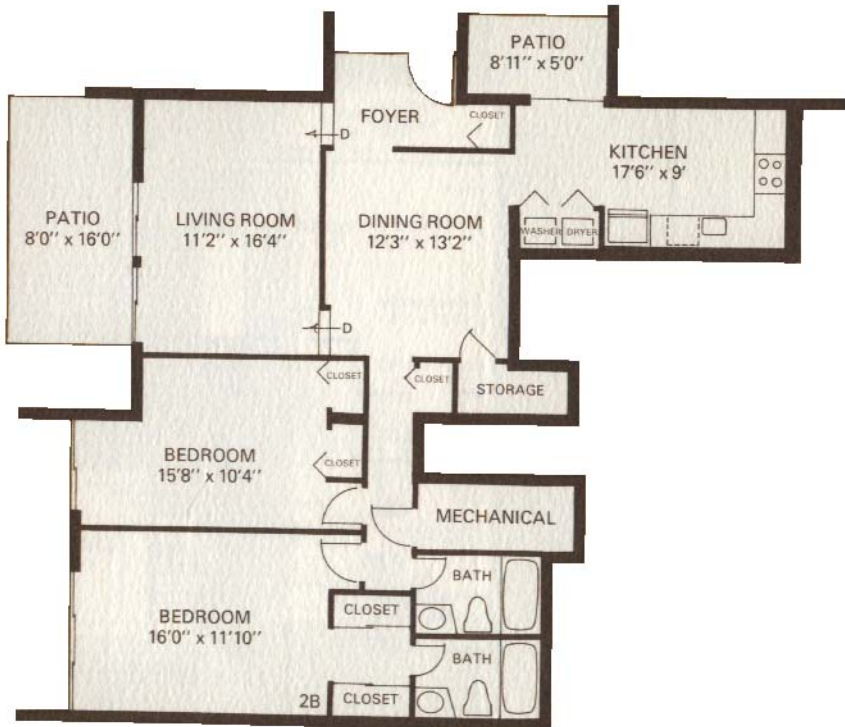

CLOSET

STORAGE

PATIO  
8'0" x 15'5"

LIVING ROOM  
11'2" x 16'4"

DINING ROOM  
12'3" x 13'2"

DRYER WASHER

KITCHEN  
17'3" x 9'0"

FOYER

CLOSET

PATIO  
8'11" x 5'0"  
2A

TERRACE  
12'2" x 6'0"

MICROWAVE

DINING ROOM  
11'7" x 11'4"

LIVING ROOM  
15'6" x 18'10"

KITCHEN  
11'4" x 11'3"

FOYER

D

UP

CLOSET

STORAGE

STORAGE

WASHER

DRYER

CLOSET

DINING ROOM  
11'7" x 11'4"

MECHANICAL

KITCHEN  
11'4" x 11'3"

LIVING ROOM  
15'6" x 18'10"

FOYER

BATH

BATH

CLOSET