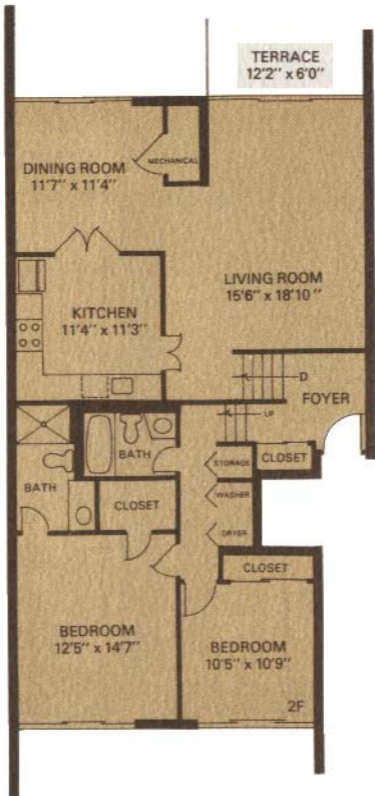

BEDROOM  
16'0" x 11'7"

CLOSET

BATH

CLOSET

BATH

BEDROOM  
16'0" x 10'7"

CLOSET

MECHANICAL

DINING ROOM  
11'7" x 11'4"

MECHANICAL

KITCHEN  
11'4" x 11'3"

LIVING ROOM  
15'6" x 18'10"

FOYER

BATH

BATH

CLOSET

STORAGE

CLOSET

WASHER

DRYER

CLOSET

BEDROOM  
12'5" x 14'7"

BEDROOM  
10'5" x 10'9"

2F

TERRACE  
12'2" x 6'0"

MECHANICAL

DINING ROOM  
11'7" x 11'4"

LIVING ROOM  
15'6" x 18'10"

KITCHEN  
13'7" x 11'3"

FOYER

D

UP