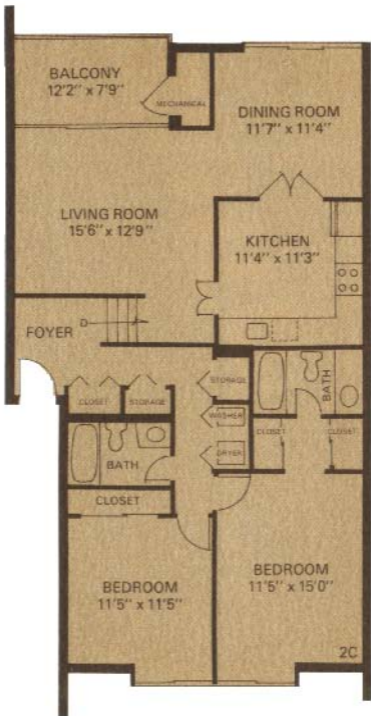

BEDROOM  
16'0" x 11'7"

CLOSET

BATH

CLOSET

BATH

BEDROOM  
16'0" x 10'7"

CLOSET

MECHANICAL

CLOSET

STORAGE

PATIO  
8'0" x 15'5"

LIVING ROOM  
11'2" x 16'4"

DINING ROOM  
12'3" x 13'2"

DRYER WASHER

KITCHEN  
17'3" x 9'0"

FOYER

CLOSET

PATIO  
8'11" x 5'0"  
2A

TERRACE  
12'2" x 6'0"

MICROWAVE

DINING ROOM  
11'7" x 11'4"

LIVING ROOM  
15'6" x 18'10"

KITCHEN  
11'4" x 11'3"

FOYER

DINING ROOM  
11'7" x 11'4"

MECHANICAL

KITCHEN  
11'4" x 11'3"

LIVING ROOM  
15'6" x 18'10"

FOYER

BATH

BATH

CLOSET